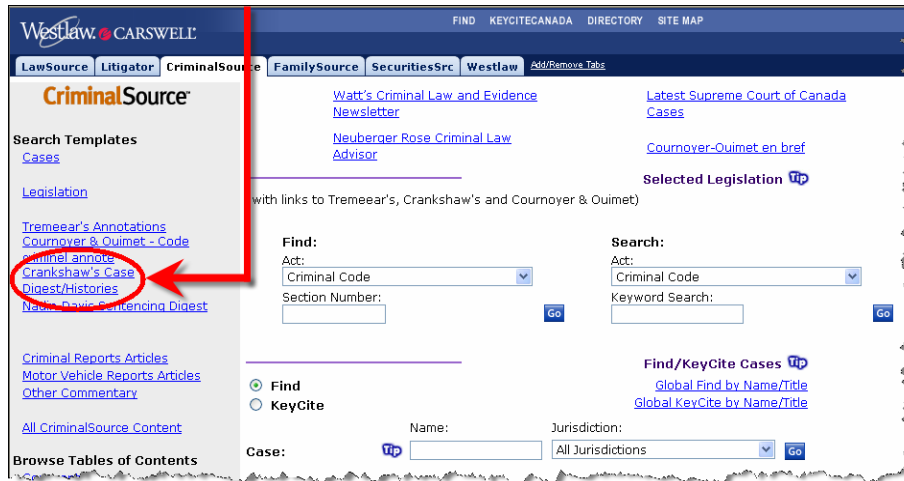

Searching for Crankshaw Legislative Histories by section in CriminalSource

1. Select the [Crankshaw's Case/Digest Histories](#) link from the Search Templates section located in the left frame.

2. Add the term **PR(Legislative Histories & 999)** to the **Search full text for:** box. (Replace "999" with whatever section number you are looking for). Click **Go**. *Do not enter the section number in the Section field box. (For the purposes of the following illustrations, a search was performed on Section 435)

3. The search results will be displayed with the required legislative section.