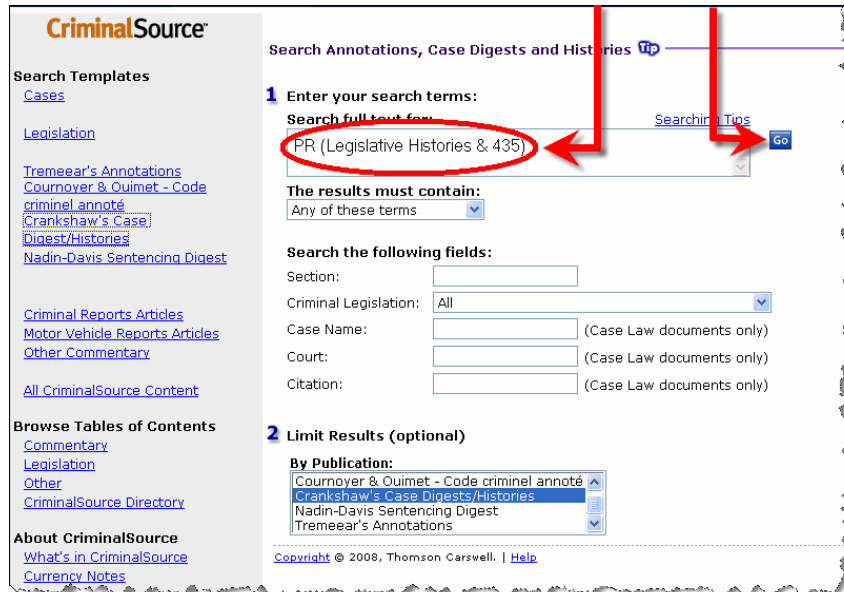

Searching for Crankshaw Legislative Histories by section in CriminalSource

1. Select the [Crankshaw's Case/Digest Histories](#) link from the Search Templates section located in the left frame.

2. Add the term **PR(Legislative Histories & 999)** to the **Search full text for:** box. (Replace "999" with whatever section number you are looking for). Click **Go**. *Do not enter the section number in the Section field box. (For the purposes of the following illustrations, a search was performed on Section 435)

3. The search results will be displayed with the required legislative section.