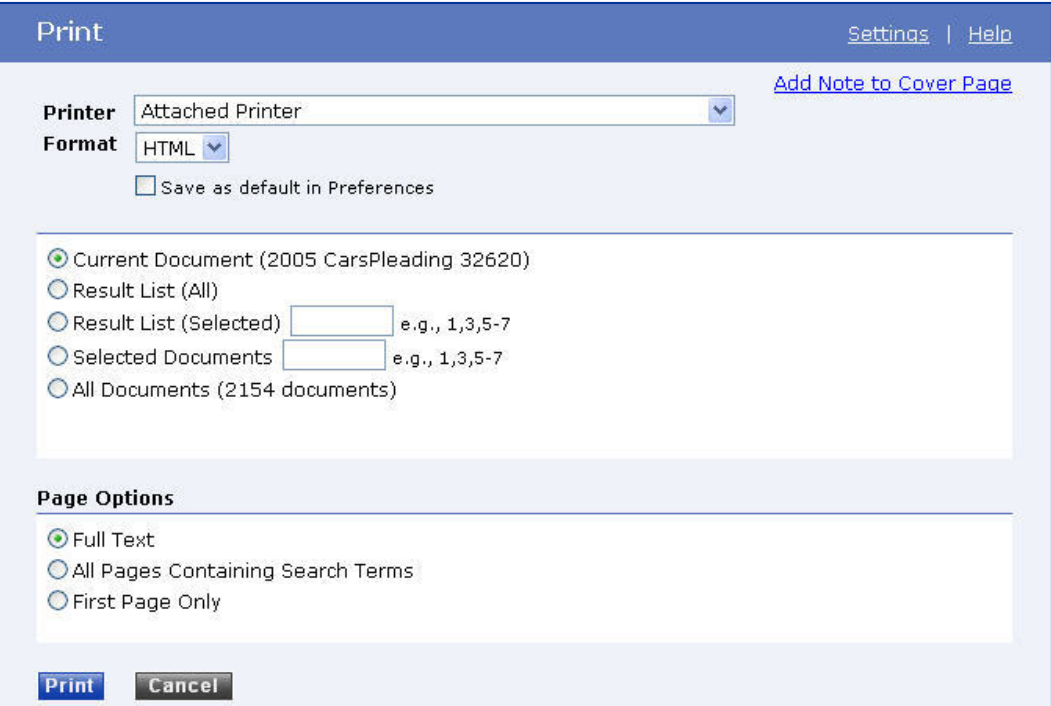

Print Dialog Screen Enhancements

Easier way to print and specify your preferences when printing a document available on WestlawCARSWELL

How can they help you?

In addition to providing you with a cleaner, simpler appearance, dialog screens will be specific to the print destination chosen. For instance, if you choose to download a document rather than print it, the dialog screen will only show the options applicable to downloading.

Print Dialog Screen

Before

After

Print Settings Screen

Before

After

New DOWNLOAD icon has been added to the Print options which appear in the top right corner of full text documents.