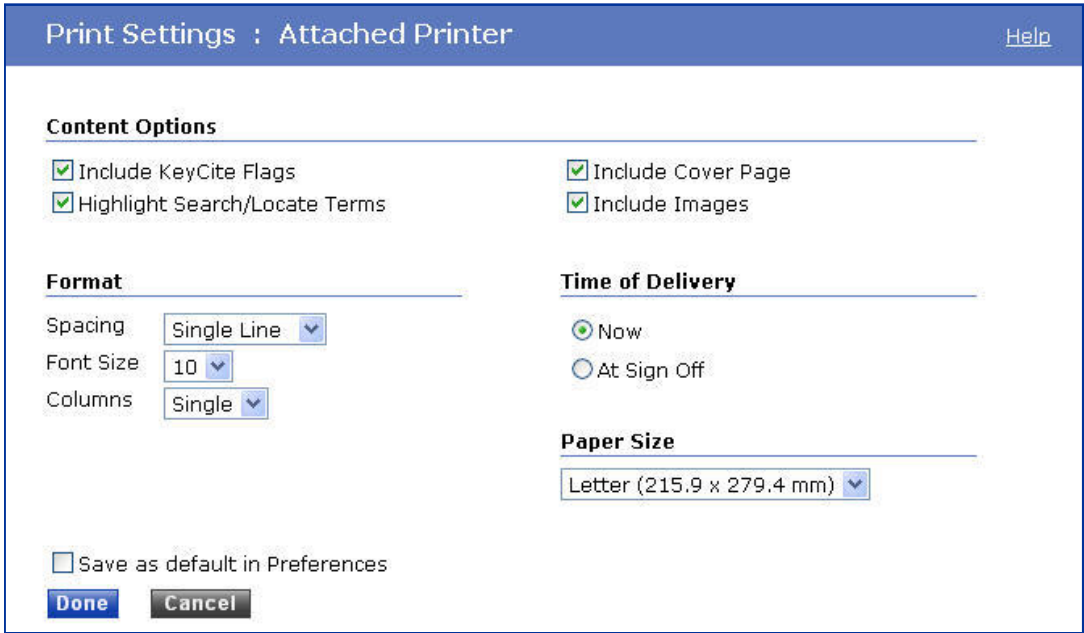

Print Dialog Screen Enhancements

Easier way to print and specify your preferences when printing a document available on WestlawCARSWELL

How can they help you?

In addition to providing you with a cleaner, simpler appearance, dialog screens will be specific to the print destination chosen. For instance, if you choose to download a document rather than print it, the dialog screen will only show the options applicable to downloading.

Print Dialog Screen

Before

After

Print Settings Screen

Before

After

New DOWNLOAD icon has been added to the Print options which appear in the top right corner of full text documents.