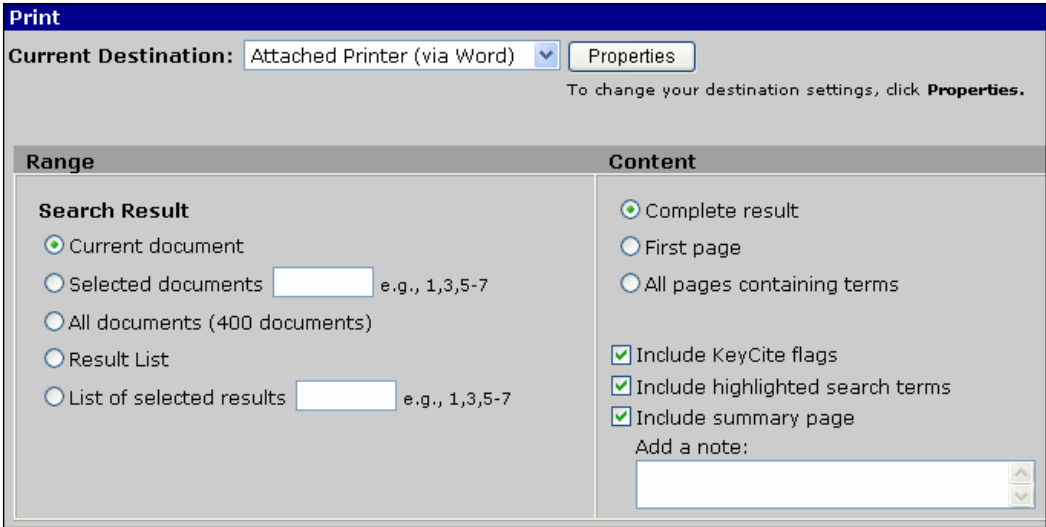

Print Dialog Screen Enhancements

Easier way to print and specify your preferences when printing a document available on WestlawCARSWELL

How can they help you?

In addition to providing you with a cleaner, simpler appearance, dialog screens will be specific to the print destination chosen. For instance, if you choose to download a document rather than print it, the dialog screen will only show the options applicable to downloading.

Print Dialog Screen

Before

After

Print Settings Screen

Before

After

New DOWNLOAD icon has been added to the Print options which appear in the top right corner of full text documents.