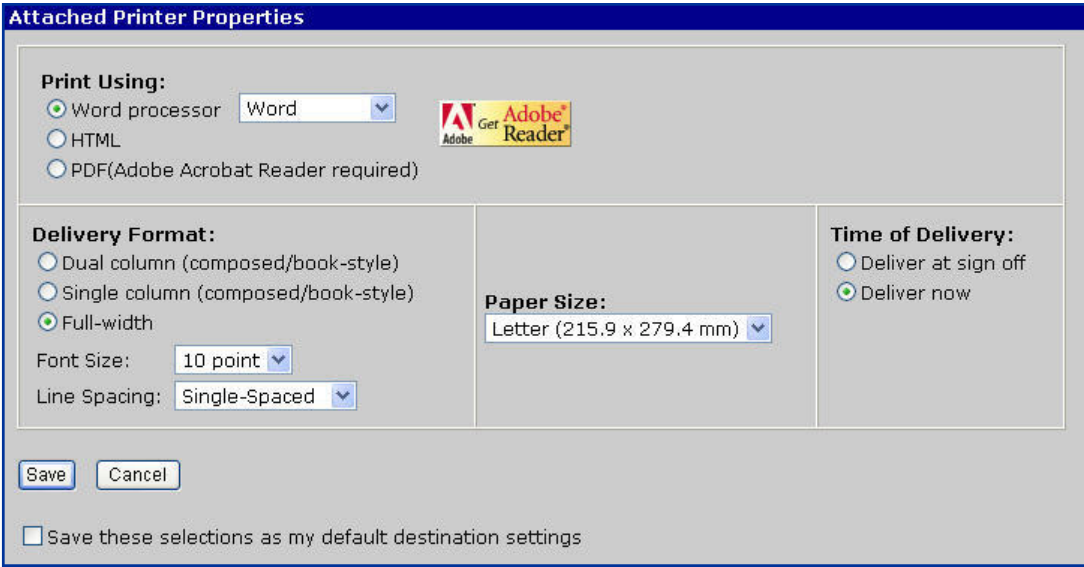

Print Dialog Screen

Before

After

Print Settings Screen

Before

After

New DOWNLOAD icon has been added to the Print options which appear in the top right corner of full text documents.